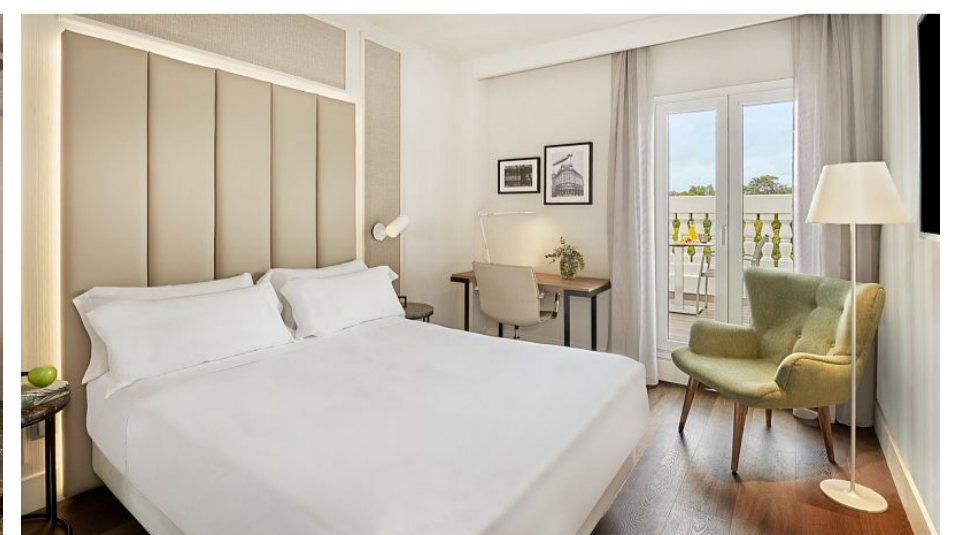

NH MADRID NACIONAL

HOTEL LOCATION

If you stay at the NH Madrid Nacional, you will enjoy a privileged location in the heart of the Art Triangle, located in the middle of the three most important museums in the city: Prado, Thyssen and Reina Sofia.

It has excellent communication with all parts of the city, in front of Atocha Station and easy access to the M30.

It was designed as one of the first great hotels in the capital of the early twentieth century. The building is of Neoclassical style, today, retains many elements of the original building, such as the characteristic exterior facade, the stained glass windows of the interior courtyards or the main staircase.

Sol City Center

1,5 Km / 7 min.

Adolfo Suárez

MadridBarajas

Airport

15,9 Km / 22 min

Chamartín

trainstation

6,9 Km / 18 min.

Atocha train station

0,1 Km / 2 min.

Paseo del Prado, 48

28014 Madrid

Spain

T. +34 91 4296629

nhnacional@nh-hotels.com

<https://www.nh-hotels.com/hotel/nh-madrid-nacional>

HOTEL SERVICES

The NH Madrid Nacional has 206 rooms: 128 standard rooms and 52 superior rooms. The hotel has a unique junior suite located on the seventh floor, right in the corner of the building. Most of our rooms are exterior rooms. The superior rooms have VIP treatment and are located overlooking the botanical garden, a privilege in the center of Madrid. In the Lobby you will find our fireplace area, the perfect place to read, have a cup of coffee or a cocktail in the afternoon. The sandbox area, where you will find everything you need to work and the Patio, a multifunctional space. The hotel also has a gym and public parking with direct access to the reception.

GASTRONOMY